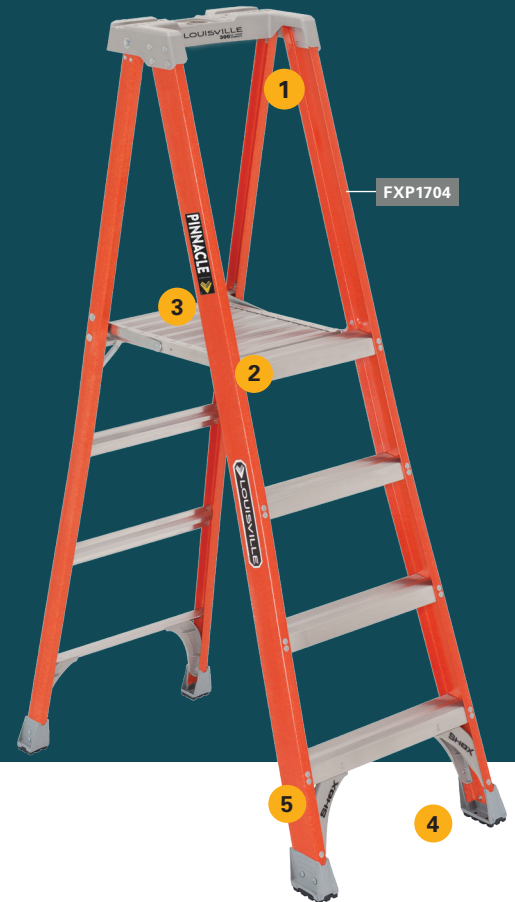

MODEL	HT. TO PLATFORM	STEP DEPTH	MAXIMUM REACH	BOTTOM WIDTH	SPREAD	APPROX. WT.	VOLUME
FXP1702	2'	3"	8' 6"	21 3/4"	33"	18 lbs	7.1 ft³
FXP1703	3'	3"	9' 5"	23 1/4"	39"	21 lbs	9.3 ft³
FXP1704	4'	3"	10' 5"	24 3/4"	45"	24 lbs	11.7 ft³
FXP1705	5'	3"	11' 4"	26 1/4"	51"	28 lbs	14.3 ft³
FXP1706	6'	3"	12' 3"	27 3/4"	57"	31 lbs	17 ft³
FXP1708	8'	3"	14' 2"	30 3/4"	69"	48 lbs	23.3 ft³
FXP1710	10'	3"	16' 1"	33 3/4"	81"	60 lbs	30.4 ft³
FXP1712	12'	3"	18'	36 3/4"	92"	73 lbs	38.4 ft³