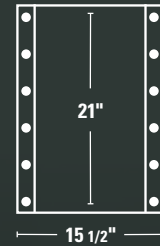

PINNACLE

SERIES **FXP1700**

TYPE **IA**

300 LBS

LOAD CAPACITY

(Includes weight of user plus materials)

FIBERGLASS PLATFORM LADDER

DEMCO

OUR COMPETITORS AIN'T GOT NOTHING ON THIS PROTOP

PERFECT TOOL BELT HEIGHT

PUTS EVERY TOOL ON YOUR
TOOL BELT WITHIN REACH

WIDE PLATFORM

LARGER THAN
OTHER LADDERS
IN ITS CLASS

WORK FACING MULTIPLE DIRECTIONS

MODEL	HT. TO PLATFORM	STEP DEPTH	MAXIMUM REACH	BOTTOM WIDTH	SPREAD	APPROX. WT.	VOLUME
FXP1702	2'	3"	8' 6"	21 3/4"	33"	18 lbs	7.1 ft ³
FXP1703	3'	3"	9' 5"	23 1/4"	39"	21 lbs	9.3 ft ³
FXP1704	4'	3"	10' 5"	24 3/4"	45"	24 lbs	11.7 ft ³
FXP1705	5'	3"	11' 4"	26 1/4"	51"	28 lbs	14.3 ft ³
FXP1706	6'	3"	12' 3"	27 3/4"	57"	31 lbs	17 ft ³
FXP1708	8'	3"	14' 2"	30 3/4"	69"	48 lbs	23.3 ft ³
FXP1710	10'	3"	16' 1"	33 3/4"	81"	60 lbs	30.4 ft ³
FXP1712	12'	3"	18'	36 3/4"	92"	73 lbs	38.4 ft ³