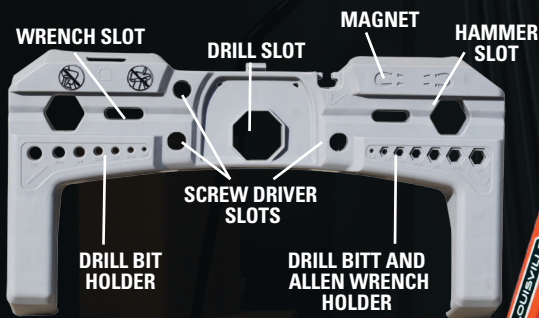

PINNACLE

SERIES **FXP1700**

TYPE **IA**

300 LBS

LOAD CAPACITY

(Includes weight of user plus materials)

FIBERGLASS PLATFORM LADDER

DEMCO

THIS IS THE PRODUCTIVITY POWERHOUSE EVERY SITE NEEDS.

Meet the ladder that can meet the demands of any job—Pinnacle. Engineered for maximum output, Pinnacle features our ultra-convenient, non-conductive ProTop™ molded ladder design, a wide platform that lets you work comfortably in multiple directions, and a heavy-duty load capacity. Only Pinnacle has the combination of rugged strength and reliable specs to exceed your highest standards.

OUR COMPETITORS AIN'T GOT NOTHING ON THIS PROTOP

PERFECT TOOL BELT HEIGHT

PUTS EVERY TOOL ON YOUR
TOOL BELT WITHIN REACH

WIDE PLATFORM

LARGER THAN
OTHER LADDERS
IN ITS CLASS

WORK FACING MULTIPLE DIRECTIONS

It is not recommended that worker face ladder steps while on platform

NOW AVAILABLE WITH **CASTERS**

Add suffix **-4C**
to your order