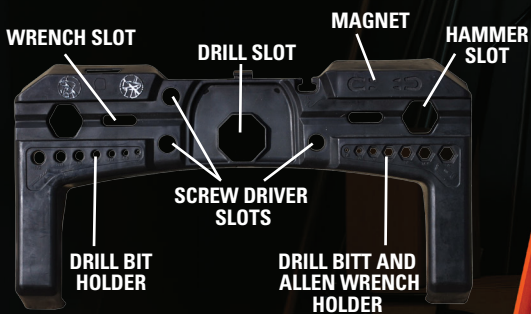

PINNACLE

SERIES **FXP1800HD**

TYPE **IAA**

375 LBS

LOAD CAPACITY

(Includes weight of user plus materials)

FIBERGLASS PLATFORM LADDER

DEMCO

THE ONLY LADDER THAT PUTS EVERYTHING WITHIN REACH.

When you're on the job and productivity is a priority, Pinnacle is the only ladder you can trust to get more done in less time. Featuring our ultra-convenient, non-conductive ProTop™ molded ladder design, a platform that's practically a studio apartment, and a load capacity that can handle almost 100 more pounds than the 1700 series, Pinnacle takes you to the peak of performance.

OUR COMPETITORS AIN'T GOT NOTHING ON THIS PROTOP

FXP1806HD

WAIST-HIGH HANDRAIL

AT TOOL BELT HEIGHT FOR ADDED COMFORT

19% LARGER PLATFORM

vs. other leading ladders

WORK FACING MULTIPLE DIRECTIONS

It is not recommended that worker face ladder steps while on platform

NOW AVAILABLE WITH CASTERS

Add suffix -4C to your order

BECAUSE WORK AIN'T PLAY.

1 ProTop™

Holds every tool in your toolbox at the right height for easy access. Heat transfer top displays the duty rating and is scratch and UV resistant.