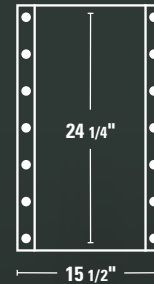

PINNACLE

SERIES **FXP1800HD**

TYPE **IAA**

375 LBS

LOAD CAPACITY

(Includes weight of user plus materials)

FIBERGLASS PLATFORM LADDER

DEMCO

OUR COMPETITORS AIN'T GOT NOTHING ON THIS PROTOP

FXP1806HD

WAIST-HIGH HANDRAIL

AT TOOL BELT HEIGHT FOR ADDED COMFORT

19% LARGER PLATFORM

vs. other leading ladders

WORK FACING MULTIPLE DIRECTIONS

It is not recommended that worker face ladder steps while on platform

MODEL	HT. TO PLATFORM	STEP DEPTH	MAXIMUM REACH	BOTTOM WIDTH	SPREAD	APPROX. WT.	VOLUME
FXP1802HD	2'	3"	8' 6"	21 7/8"	36"	20 lbs	8 ft ³
FXP1803HD	3'	3"	9' 5"	23 3/8"	42"	22 lbs	10.3 ft ³
FXP1804HD	4'	3"	10' 5"	24 7/8"	48"	25 lbs	12.8 ft ³
FXP1805HD	5'	3"	11' 4"	26 3/8"	54 1/2"	29 lbs	15.4 ft ³
FXP1806HD	6'	3"	12' 3"	27 7/8"	61 1/2"	33 lbs	18.3 ft ³
FXP1808HD	8'	3"	14' 2"	30 7/8"	74"	50 lbs	24.7 ft ³
FXP1810HD	10'	3"	16' 1"	33 7/8"	88"	62 lbs	31.9 ft ³
FXP1812HD	12'	3"	18'	36 7/8"	101 1/2"	75 lbs	40.1 ft ³