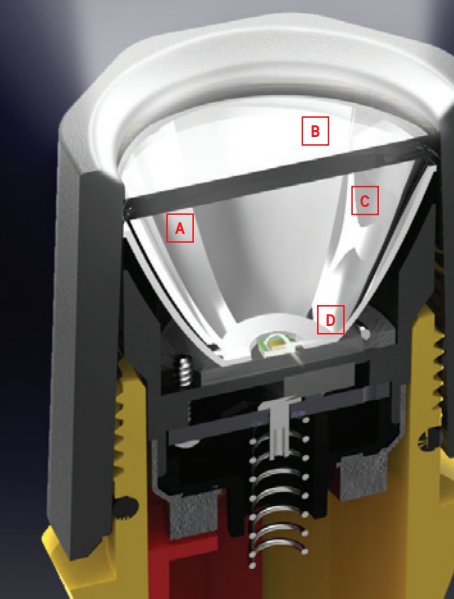

NEW DEEP MOUNT LED TECHNOLOGY

Our engineering team has designed a new high performance LED lamp module (Deep Mount LED Module). These lights are now brighter, with close to 100% increase in lumens and a 2.5 times increase in lux value over previous versions (as well as offering a more robust design).

- A New deep dish reflector provides up to 2.5 times lux increase, and 100% lumen increase
- B Robust, over-molded polycarbonate lens won't yellow
- C Opti-mechanical design gathers and focuses 100% of the light
- D LED is mounted directly to the PCB board, creating a strong and efficient design solution