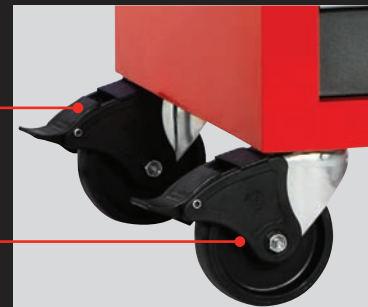

Rolling bearing with hardened steel bushings helps mobility and ease of rolling.

Made of industrial strength 14, 16, and 18 gauge steel.

Integrated brushed aluminum drawer pulls for added drawer rigidity.