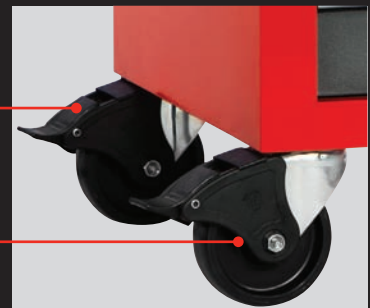

900 lb load capacity each.

The enhanced locking mechanism is easy to actuate.

Rolling bearing with hardened steel bushings helps mobility and ease of rolling.

Reinforced top and bottom panels to carry extra weight loads.