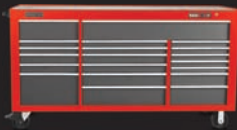

550 SERIES

BUILT FOR INDUSTRIAL VERSATILITY

WORKSTATIONS, TOP PIECES, AND SIDE CABINETS

The 550 Series offers the largest selection of industrial tool storage options featuring premium, heavy gauge steel, fully extending drawers with up to 200 lbs slide capacity, and casters that hold up to 900 lbs each.

SEVEN DIFFERENT PLATFORM WIDTHS

From 34 inches to 88 inches allow these tool boxes to fit into any workspace.

TRIPLES